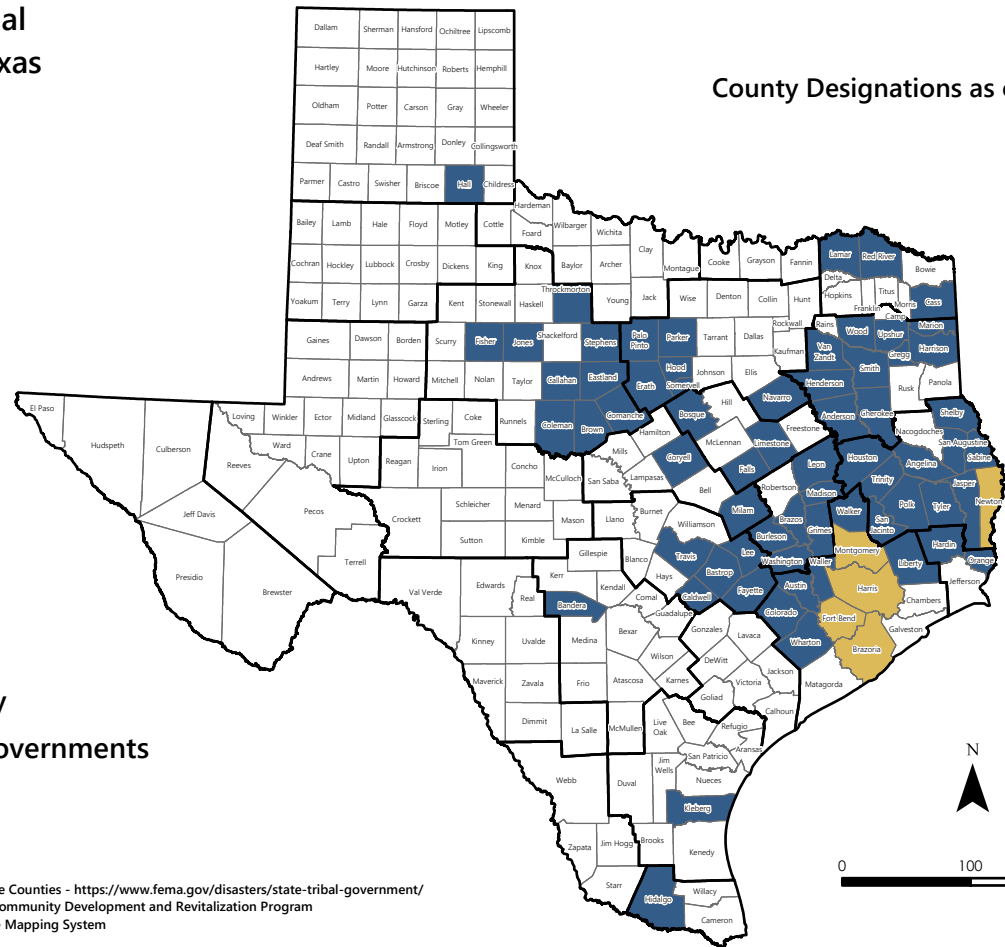

Federal/Presidential Declarations for Texas By County: 2016 Floods

County Designations as of February 5, 2019

DISASTER LIST:

 "Floods 2016"
 DR-4272 (June 11, 2016)
 DR-4269 (April 25, 2016)
 DR-4266 (March 19, 2016)

 HUD MID

 State MID

 Texas County

 Council of Governments

Data Source: FEMA Disaster Assistance Counties - <https://www.fema.gov/disasters/state-tribal-government/>
 Author: Texas General Land Office - Community Development and Revitalization Program
 Projection: NAD 1983 Texas Statewide Mapping System